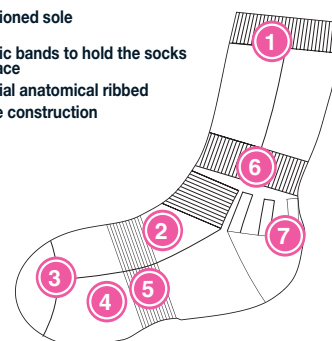

Grupa nadruku: naklejka (ET(N1))

Maksymalna wielkość nadruku: 4 × 4 cm

TREKING

T4700200E11 – size 36–38
T4700201E11 – size 39–41
T4700202E11 – size 42–44

- 1 elastic cuff
- 2 relieved weave
- 3 delicate toe seam construction
- 4 cushioned sole
- 5-6 elastic bands to hold the socks in place
- 7 special anatomical ribbed ankle construction