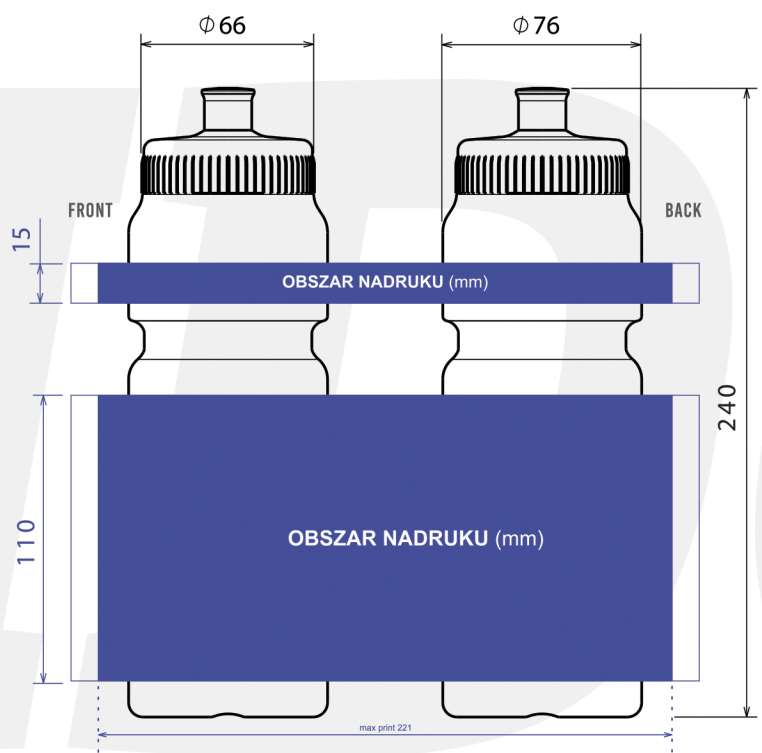

MODEL
**BID
009**
—
750ML

PRINT
360