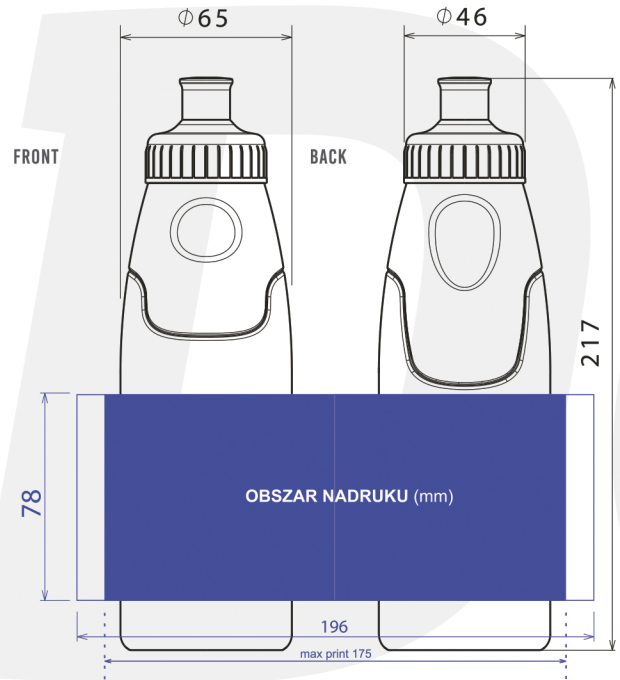

MODEL
**BID
008**
—
500ML

PRINT
360°