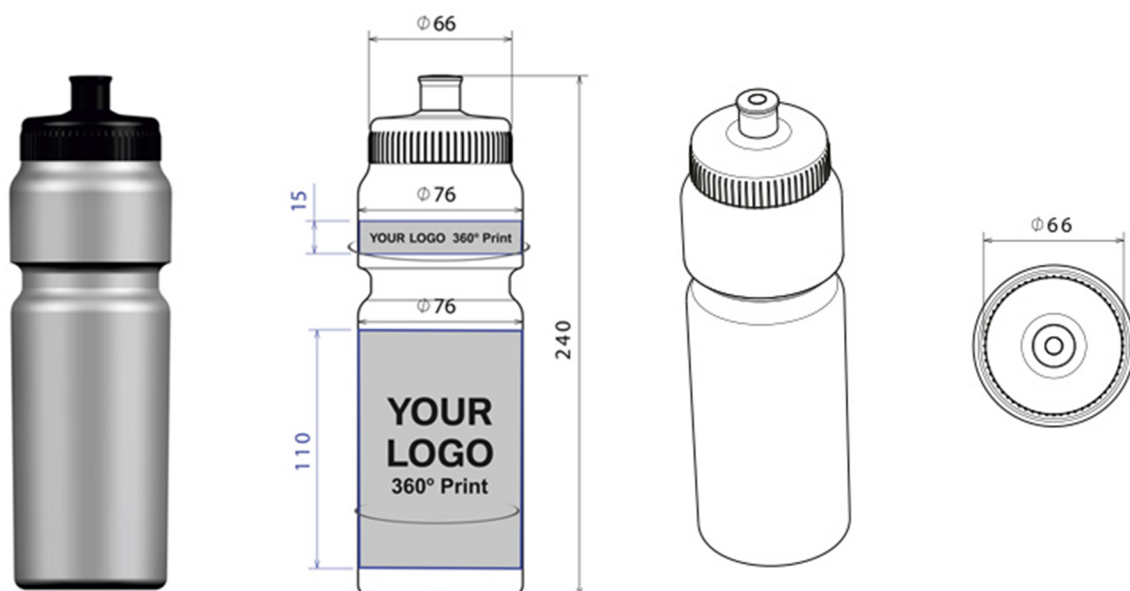

: PUSH / PULL

BID_008

500ml

BID_009

750ml

BID_010

750ml

MODEL
**BID
008**
—
500ML