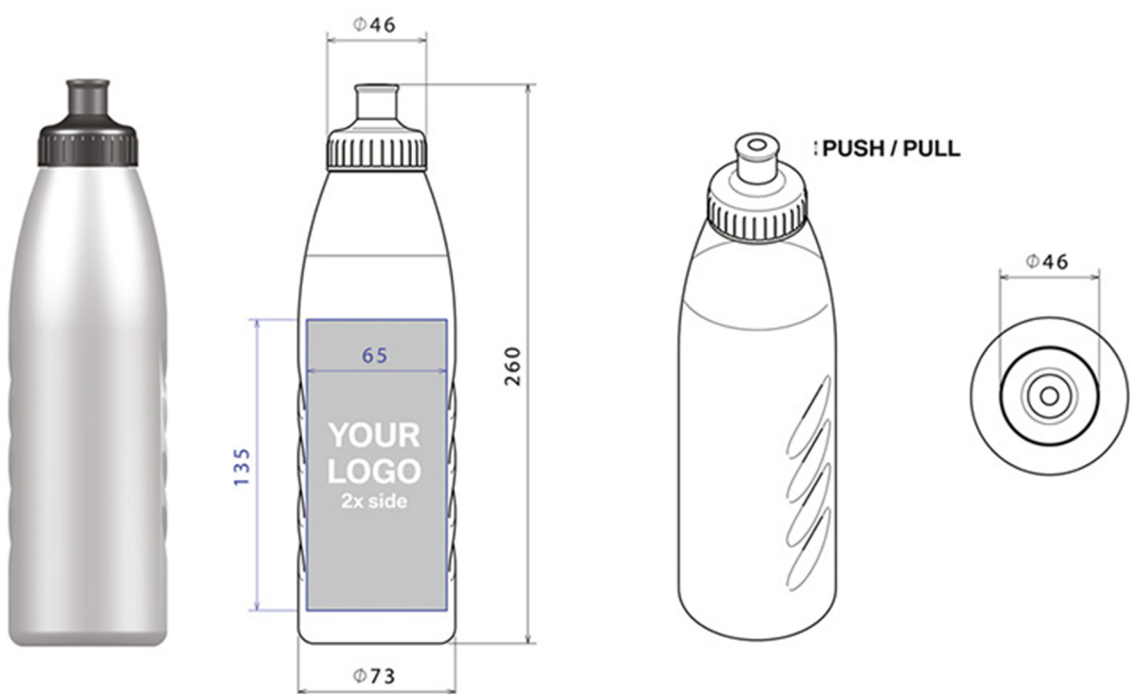

: PUSH / PULL

BID_008

500ml

BID_009

750ml

BID_010

750ml

MODEL
**BID
008**
—
500ML